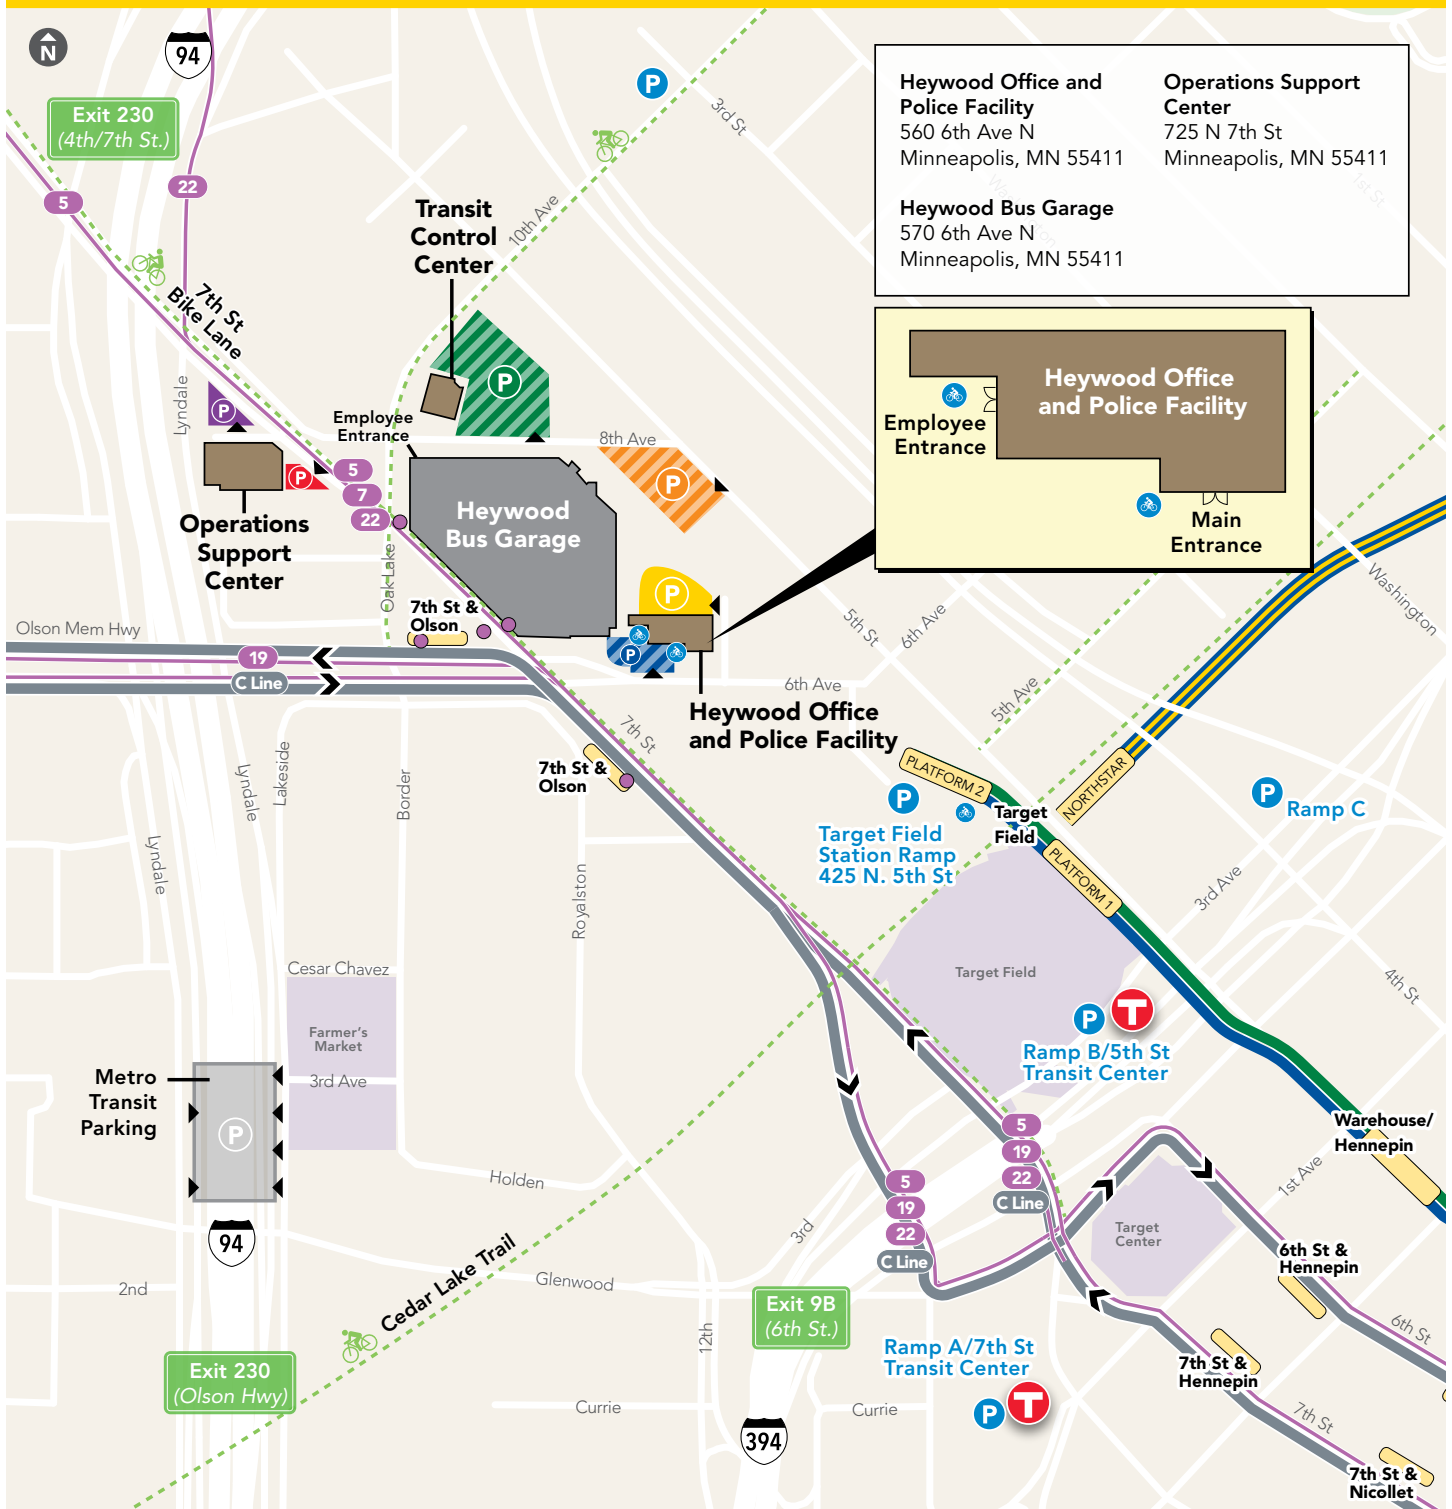

Metro Transit Campus

Heywood Office and Police Facility
 560 6th Ave N
 Minneapolis, MN 55411

Operations Support Center
 725 N 7th St
 Minneapolis, MN 55411

Heywood Bus Garage
 570 6th Ave N
 Minneapolis, MN 55411

Heywood Office and Police Facility

Employee Entrance

Main Entrance

Legend

- | | | | |
|------------------|------------------|--|--|
| Bus stop | METRO C Line | Paid Parking Ramp | Gold Parking Lot (MTPD only) |
| Station platform | METRO Green Line | Blue Parking Lot (Metro Transit visitor parking) | Orange Parking Lot (priority access group) |
| Bus route | Bike Access | Green Parking Lot (priority access group) | Purple Parking Lot |
| METRO Blue Line | Bike Parking | Red Parking Lot | |