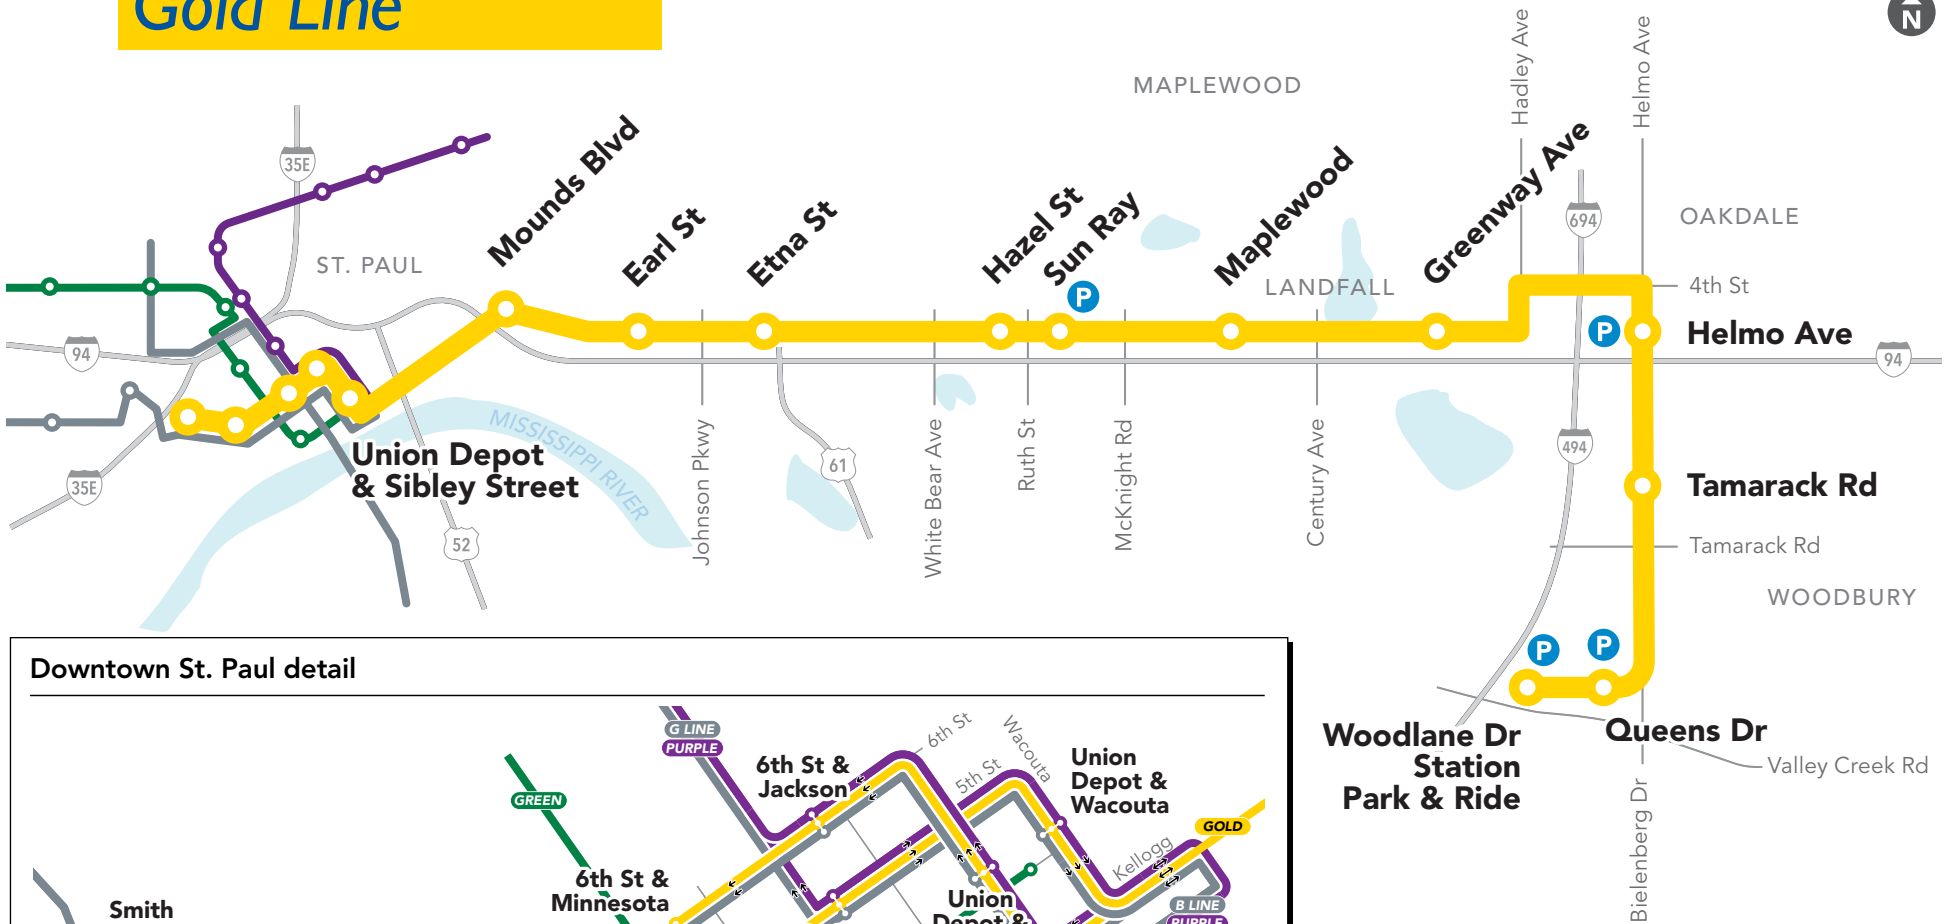

Gold Line

Downtown St. Paul detail

-  Planned METRO Gold Line (Bus Rapid Transit)
-  METRO Green Line (Light Rail)
-  Planned METRO Purple Line (Bus Rapid Transit)
-  Planned METRO Bus Rapid Transit
-  Park & Ride