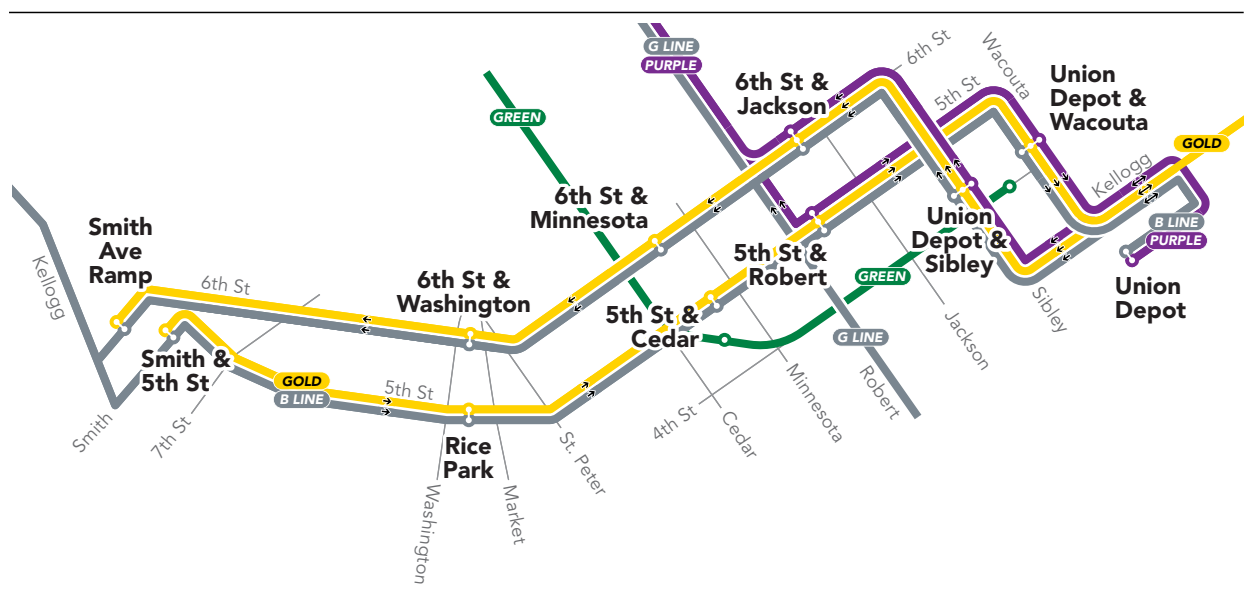

Gold Line

Downtown St. Paul detail

-  Planned METRO Gold Line (Bus Rapid Transit)
-  METRO Green Line (Light Rail)
-  Planned METRO Purple Line (Bus Rapid Transit)
-  Planned METRO Bus Rapid Transit
-  Park & Ride